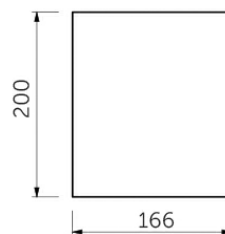

JOY

JOYDILB BOTTOM DRAWER INSERT

RAK
CERAMICS

Technical specifications

Dimensions: 285 x 200 x 166 mm

Colour: Grey

Code: JOYDILB

Dimensions: All dimensions in mm tolerance +5% for below 200mm and +3% for above 200mm.
Note: Due to a continuing development programme to improve design and performance, the manufacturer reserves all rights to vary specifications without prior information.
Please note accessories are for photographic use only.