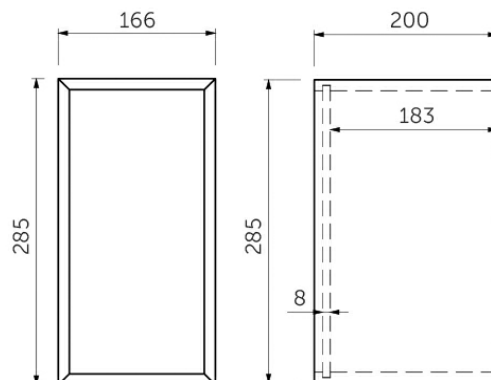

JOY

JOYDILB BOTTOM DRAWER INSERT

RAK
CERAMICS

Technical specifications

Dimensions: 285 x 200 x 166 mm

Colour: Grey

Code: JOYDILB

Dimensions: All dimensions in mm tolerance +5% for below 200mm and +3% for above 200mm.
Note: Due to a continuing development programme to improve design and performance, the manufacturer reserves all rights to vary specifications without prior information.
Please note accessories are for photographic use only.